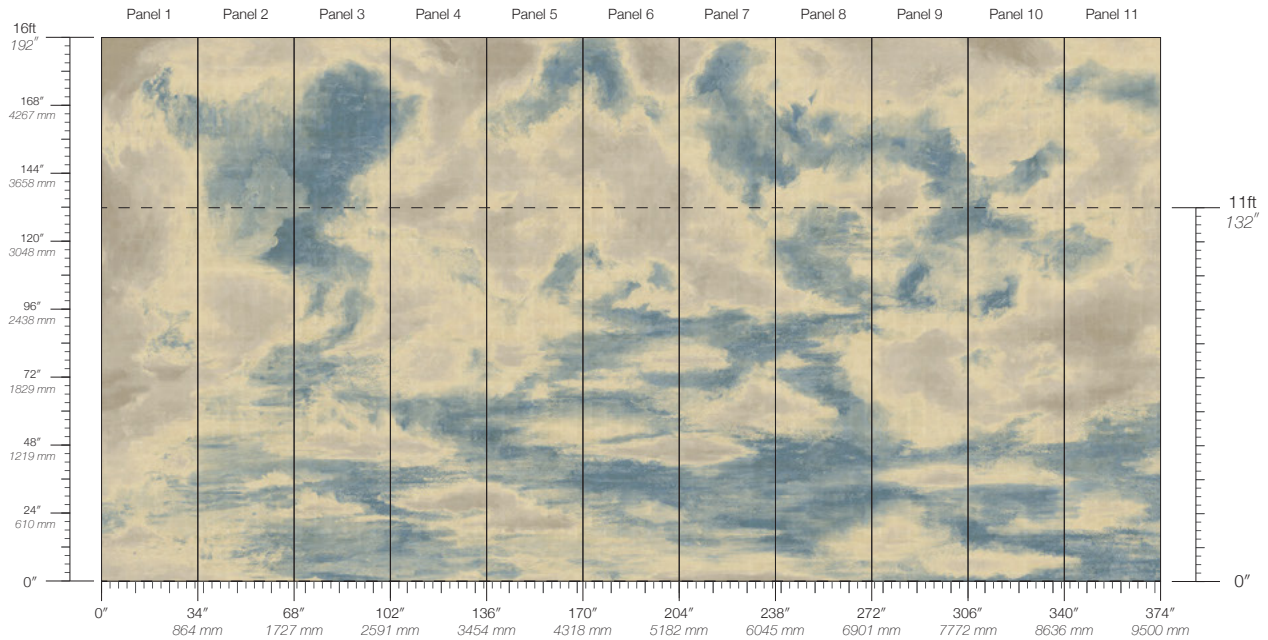

Atmosphere Twilight

Suitable for residential and some commercial projects

COLOR

Twilight

ITEM

4408

CONTENT

Dutch Metal Leaf

PANEL WIDTH

34" / 864 mm trimmed

PANEL HEIGHT

132" / 3353 mm standard
192" / 4877 mm extended

REPEAT

Non-repeating

STOCK

Made to order

LEAD TIME

4 weeks to print

MINIMUM

1 panel

PRICE

Available upon request

ORIGIN

USA

DETAILS

Custom options available

MAINTENANCE

Water-based cleanser

ENVIRONMENTAL

Formaldehyde Free
Heavy Metal Free
PVC Free

SPECS

Paper-backed metal leaf
7.2 oz per square yard
244 g per linear meter
Smooth metallic surface with
hand-applied leaf

TESTING

(US) ASTM E84 Adhered Class A
(EU) EN 15102 Class D-s3 / d2

CONTACT

sales@calicowallpaper.com
+1 718 243 1705
57 Lispenard Street
New York, NY 10013 USA

DISCLAIMER

Refer to our website to
see the full mural artwork.
Reference the physical sample
for color and texture. Panel
maps represent mural
artwork only.